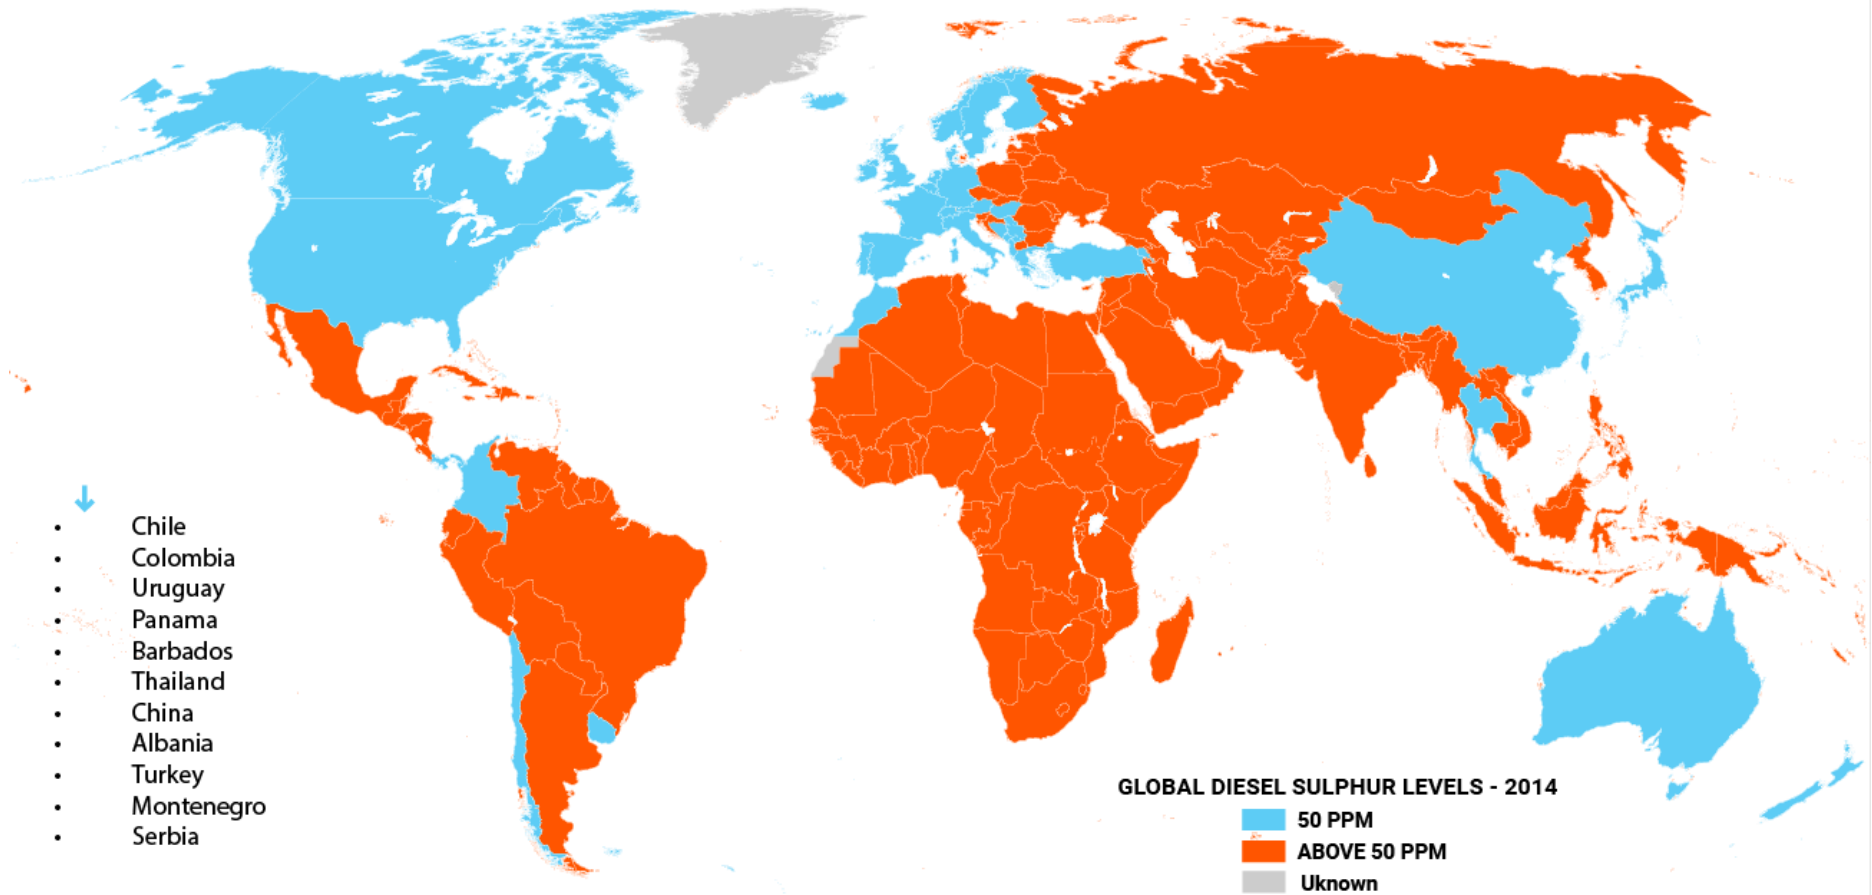

- New Zealand
- Australia
- Israel
- Korea, Republic of (South)
- Singapore
- Czech Republic
- Estonia
- Latvia
- Lithuania
- Slovenia
- Poland
- Bulgaria
- Cyprus
- Romania
- Croatia
- Oman
- Macedonia (Yugoslav Republic)
- Morocco
- Armenia

Global Diesel Fuel Sulphur Levels January 2022