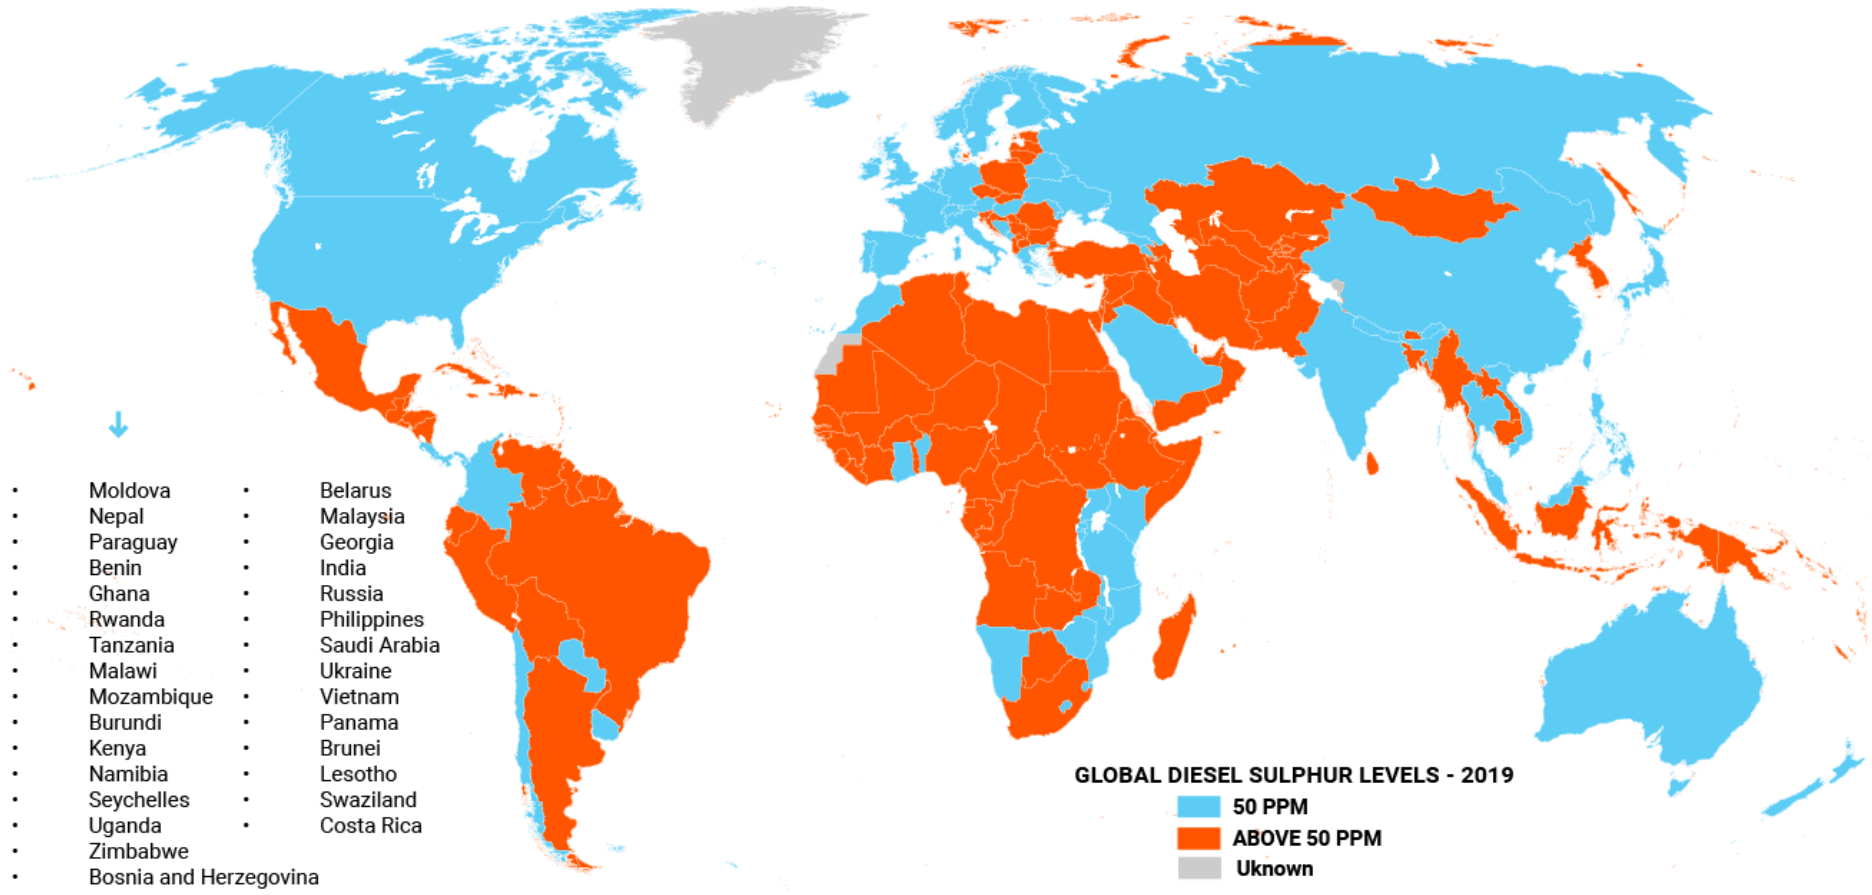

- New Zealand
- Australia
- Israel
- Korea, Republic of (South)
- Singapore
- Czech Republic
- Estonia
- Latvia
- Lithuania
- Slovenia
- Poland
- Bulgaria
- Cyprus
- Romania
- Croatia
- Oman
- Macedonia (Yugoslav Republic)
- Morocco
- Armenia

Global Diesel Fuel Sulphur Levels January 2022